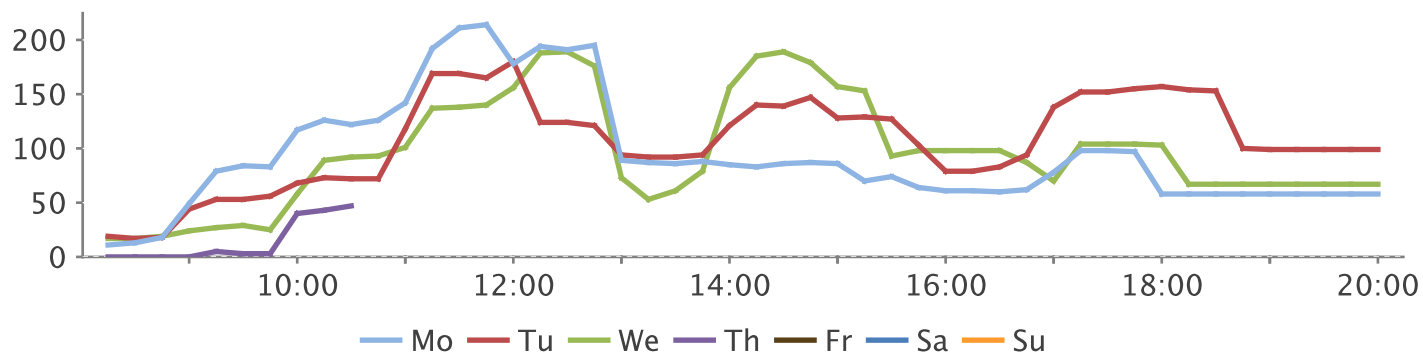

Number of visitors

May 2014

wk	Mon	Tue	Wed	Thu	Fri	Sat	Sun
20	12	13	14	15	16	17	18
°C	6/16	5/16	5/18	6/20			

Compared with:

Year before	--
Week before	-36.2%
Baseline	0.0%

Cumulated number of visitors

Compared with:

2013	--
2012	--
2011	--

Weekly course

Compared with

	Mo	Tu	We	Th	Fr	Sa	Su
Year before	--	--	--	--	--	--	--
Week before	+0.6%	-2.0%	-26.3%	-16.8%	-100.0%	-100.0%	--
Baseline	0.0%	0.0%	0.0%	0.0%	--	--	--

Intraday - Weekday Comparison

wk 20/2014

Visitors circulation

Number of visitors

Weekly course

Visitor flow

wk 20/2014

Additional Information

Contact