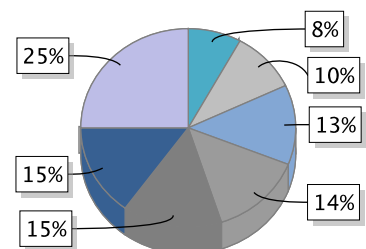

Number of visitors

May 2014

wk	Mon	Tue	Wed	Thu	Fri	Sat	Sun
20	12	13	14	15	16	17	18
°C	6/16	5/16	5/18	6/20			

Compared with:

Year before	--
Week before	-36.2%
Baseline	0.0%

Cumulated number of visitors

Compared with:

wk 20/2014

Visitors circulation

Number of visitors

Weekly course

Visitor flow

wk 20/2014

Additional Information

Contact