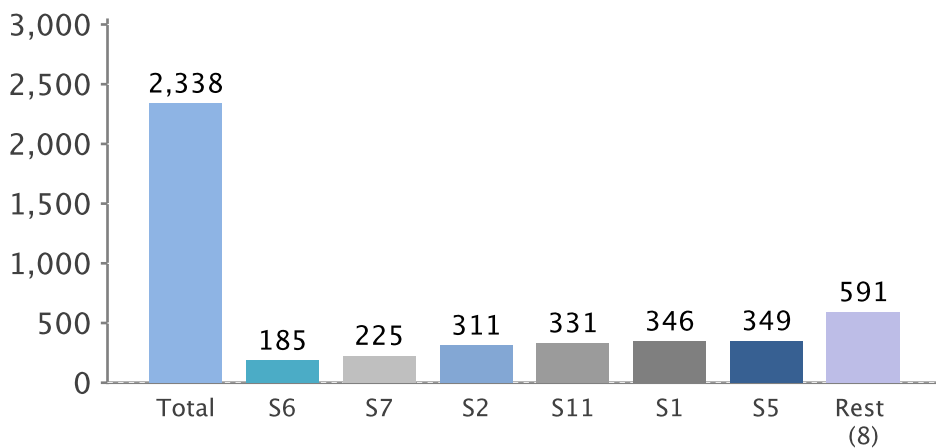

Number of visitors

May 2014

wk	Mon	Tue	Wed	Thu	Fri	Sat	Sun
20	12	13	14	15	16	17	18
°C	6/16	5/16	5/18	6/20			

Compared with:

Year before	--
Week before	-36.2%
Baseline	0.0%

Cumulated number of visitors

Compared with:

wk 20/2014

Visitors circulation

Number of visitors

Weekly course

Visitor flow

wk 20/2014

Additional Information

Contact