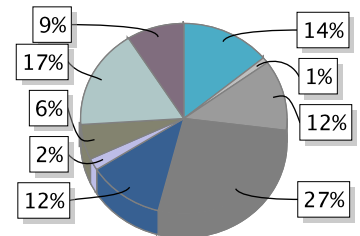

Number of visitors

May 2014

wk	Mon	Tue	Wed	Thu	Fri	Sat	Sun
20	12	13	14	15	16	17	18
°C	6/16	5/16	5/18	6/20			

Compared with:

Year before	--
Week before	-36.2%
Baseline	0.0%

Cumulated number of visitors

Compared with:

2013	--
2012	--
2011	--

Weekly course

Compared with

	Mo	Tu	We	Th	Fr	Sa	Su
Year before	--	--	--	--	--	--	--
Week before	+0.6%	-2.0%	-26.3%	-16.8%	-100.0%	-100.0%	--
Baseline	0.0%	0.0%	0.0%	0.0%	--	--	--

Intraday - Weekday Comparison

wk 20/2014

Visitors circulation

Number of visitors

Weekly course

Visitor flow

wk 20/2014

Additional Information

Contact