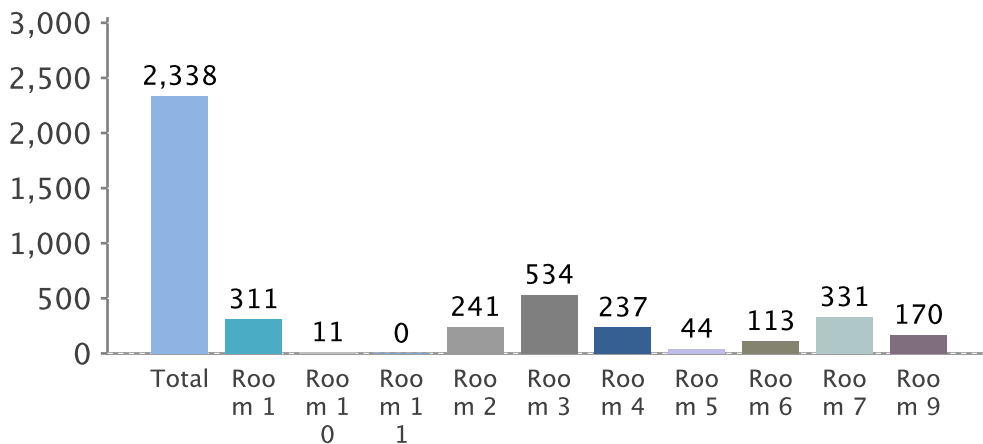

Number of visitors

May 2014

wk	Mon	Tue	Wed	Thu	Fri	Sat	Sun
20	12	13	14	15	16	17	18
°C	6/16	5/16	5/18	6/20			

Compared with:

Year before	--
Week before	-36.2%
Baseline	0.0%

Cumulated number of visitors

Compared with:

2013	--
2012	--
2011	--

Weekly course

Compared with

	Mo	Tu	We	Th	Fr	Sa	Su
Year before	--	--	--	--	--	--	--
Week before	+0.6%	-2.0%	-26.3%	-16.8%	-100.0%	-100.0%	--
Baseline	0.0%	0.0%	0.0%	0.0%	--	--	--

Intraday - Weekday Comparison

wk 20/2014

Visitors circulation

Number of visitors

Weekly course

Visitor flow

wk 20/2014

Additional Information

Contact