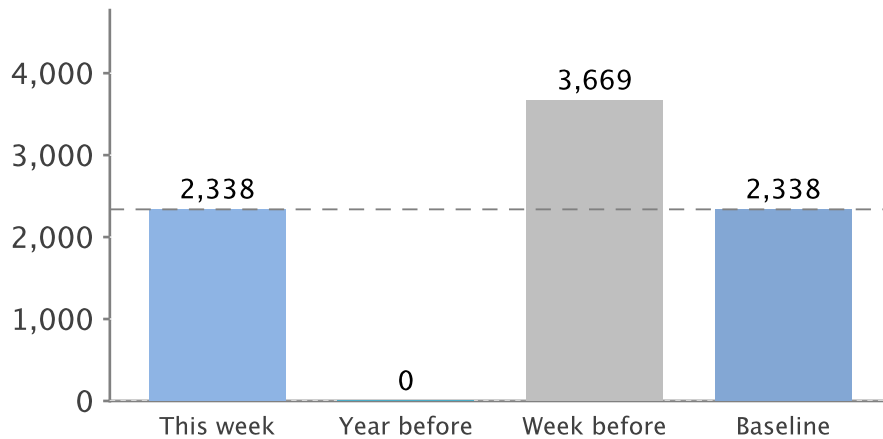

Number of visitors

May 2014

wk	Mon	Tue	Wed	Thu	Fri	Sat	Sun
20	12	13	14	15	16	17	18
°C	6/16	5/16	5/18	6/20			

Compared with:

Year before	--
Week before	-36.2%
Baseline	0.0%

Cumulated number of visitors

Compared with:

2013	--
2012	--
2011	--

Weekly course

Compared with

	Mo	Tu	We	Th	Fr	Sa	Su
Year before	--	--	--	--	--	--	--
Week before	+0.6%	-2.0%	-26.3%	-16.8%	-100.0%	-100.0%	--
Baseline	0.0%	0.0%	0.0%	0.0%	--	--	--

Intraday - Weekday Comparison

wk 20/2014

Visitors circulation

Number of visitors

Weekly course

Visitor flow

wk 20/2014

Additional Information

Contact