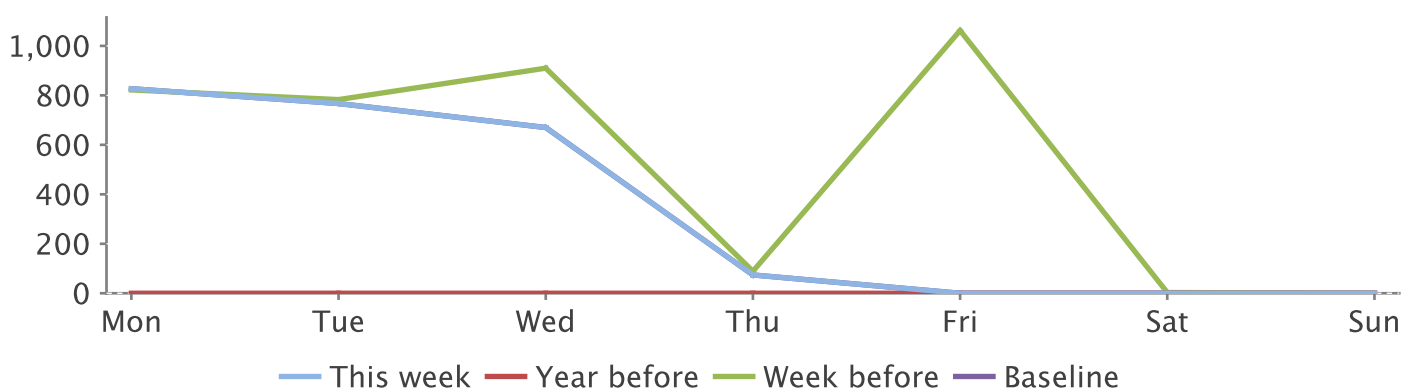

Number of visitors

May 2014

wk	Mon	Tue	Wed	Thu	Fri	Sat	Sun
20	12	13	14	15	16	17	18
°C	6/16	5/16	5/18	6/20			

Compared with:

Year before	--
Week before	-36.2%
Baseline	0.0%

Cumulated number of visitors

Compared with:

2013	--
2012	--
2011	--

Weekly course

Compared with

	Mo	Tu	We	Th	Fr	Sa	Su
Year before	--	--	--	--	--	--	--
Week before	+0.6%	-2.0%	-26.3%	-16.8%	-100.0%	-100.0%	--
Baseline	0.0%	0.0%	0.0%	0.0%	--	--	--

Intraday - Weekday Comparison