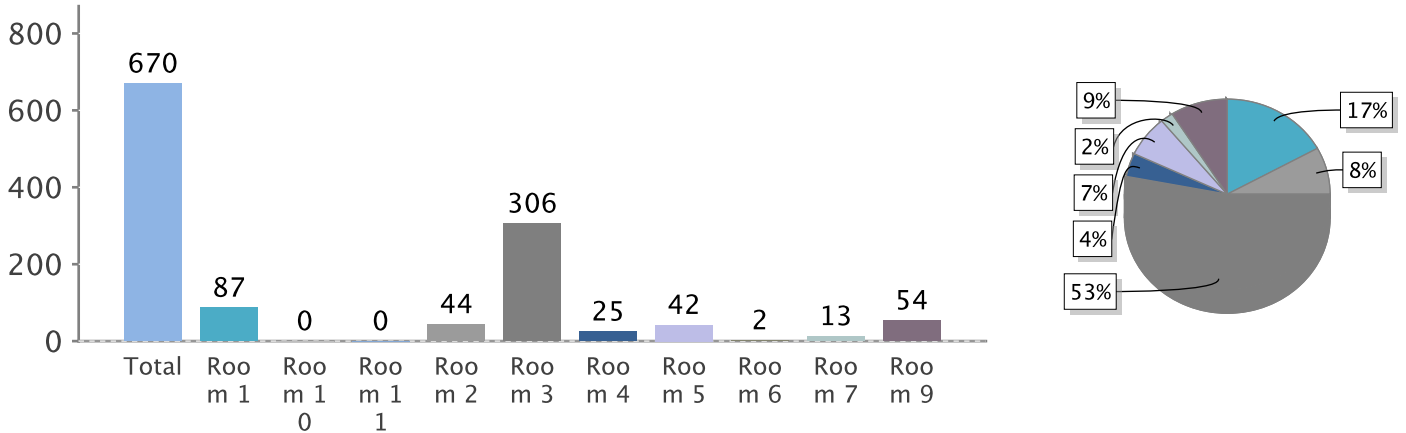

Wednesday, May 14, 2014, wk 20

08:00 – 20:00

18°C

Number of visitors

Compared with:

Year before	--
Week before	-26.3%
Day before	-12.6%
Baseline	0.0%

Cumulated number of visitors

Compared with:

2013	--
2012	--
2011	--

Intraday

Wednesday, May 14, 2014, wk 20

Number of visitors

Intraday

Visitor flow

Wednesday, May 14, 2014, wk 20

Additional Information