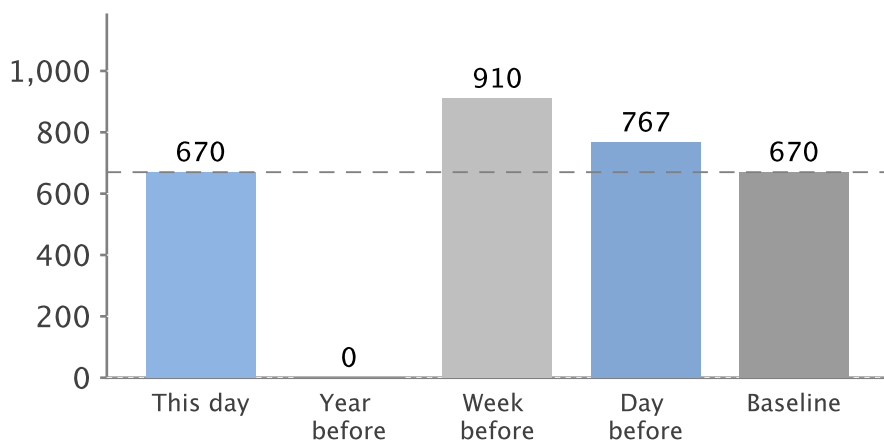

Wednesday, May 14, 2014, wk 20

08:00 – 20:00

18°C

Number of visitors

Compared with:

Year before	--
Week before	-26.3%
Day before	-12.6%
Baseline	0.0%

Cumulated number of visitors

Compared with:

2013	--
2012	--
2011	--

Intraday

Wednesday, May 14, 2014, wk 20

Number of visitors

Intraday

Visitor flow

Wednesday, May 14, 2014, wk 20

Additional Information