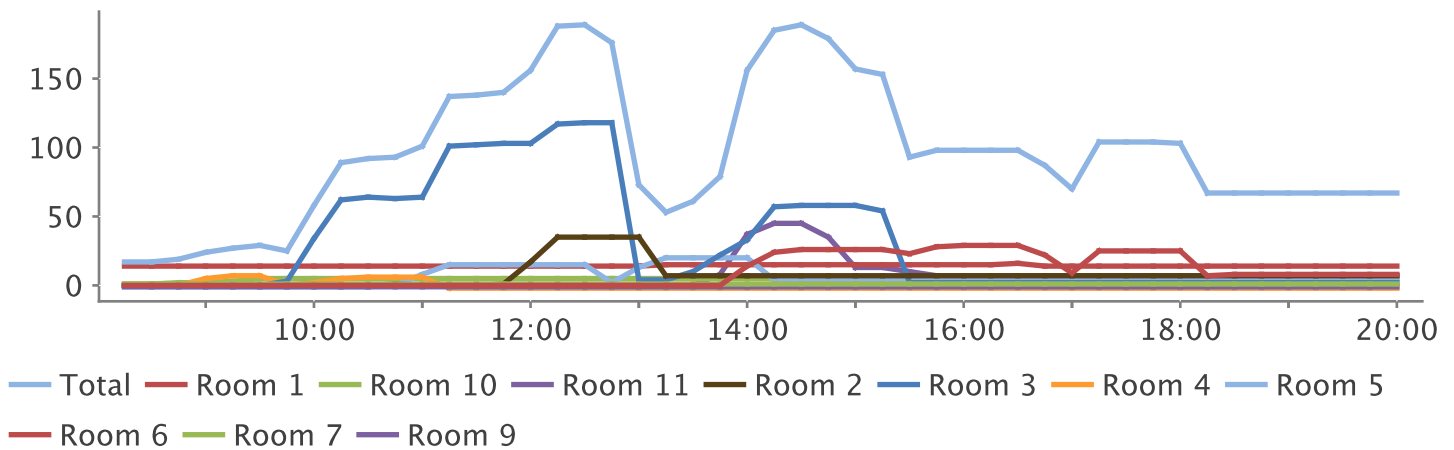

Wednesday, May 14, 2014, wk 20

08:00 – 20:00

18°C

Number of visitors

Compared with:

Year before	--
Week before	-26.3%
Day before	-12.6%
Baseline	0.0%

Cumulated number of visitors

Compared with:

2013	--
2012	--
2011	--

Intraday

Wednesday, May 14, 2014, wk 20

Number of visitors

Intraday

Visitor flow

Wednesday, May 14, 2014, wk 20

Additional Information