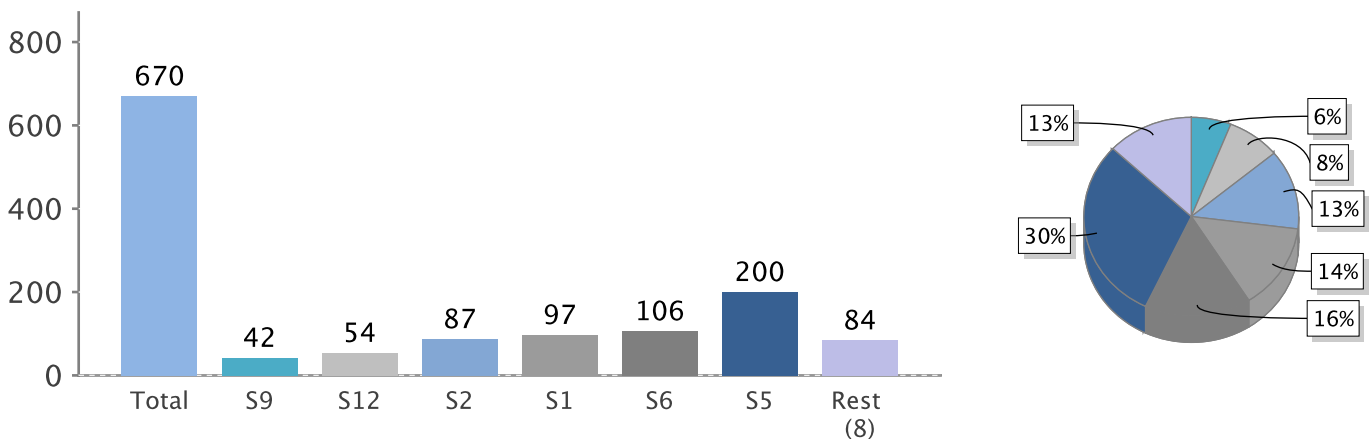

Wednesday, May 14, 2014, wk 20

08:00 – 20:00

18°C

Number of visitors

Compared with:

Year before	--
Week before	-26.3%
Day before	-12.6%
Baseline	0.0%

Cumulated number of visitors

Compared with:

2013	--
2012	--
2011	--

Intraday

Wednesday, May 14, 2014, wk 20

Number of visitors

Intraday

Visitor flow

Wednesday, May 14, 2014, wk 20

Additional Information