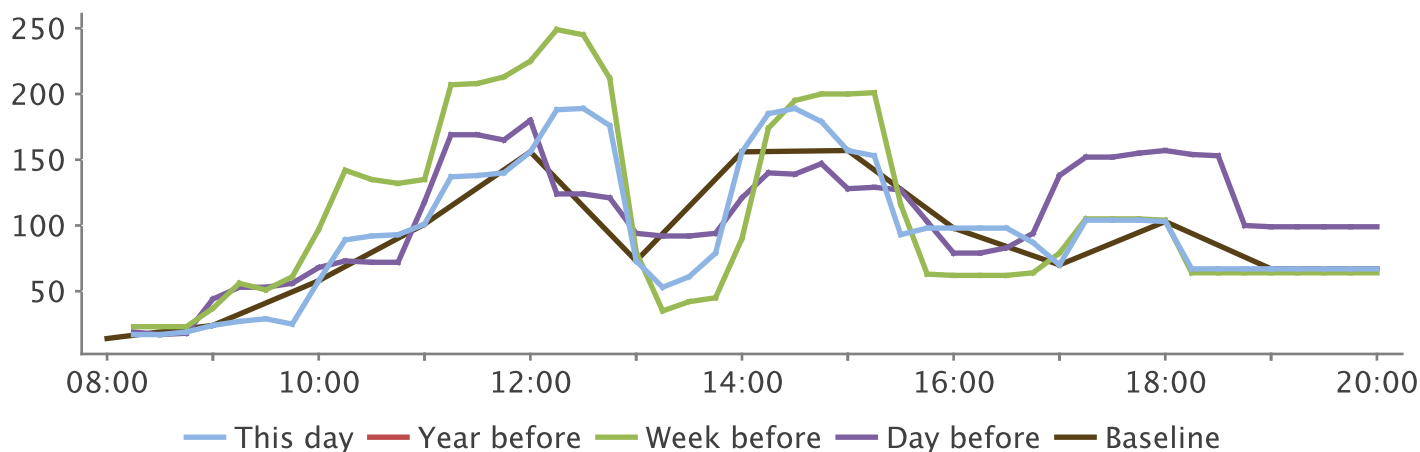

Wednesday, May 14, 2014, wk 20

08:00 – 20:00

18°C

Number of visitors

Compared with:

Year before	--
Week before	-26.3%
Day before	-12.6%
Baseline	0.0%

Cumulated number of visitors

Compared with:

2013	--
2012	--
2011	--

Intraday

Wednesday, May 14, 2014, wk 20

Number of visitors

Intraday

Visitor flow

Wednesday, May 14, 2014, wk 20

Additional Information